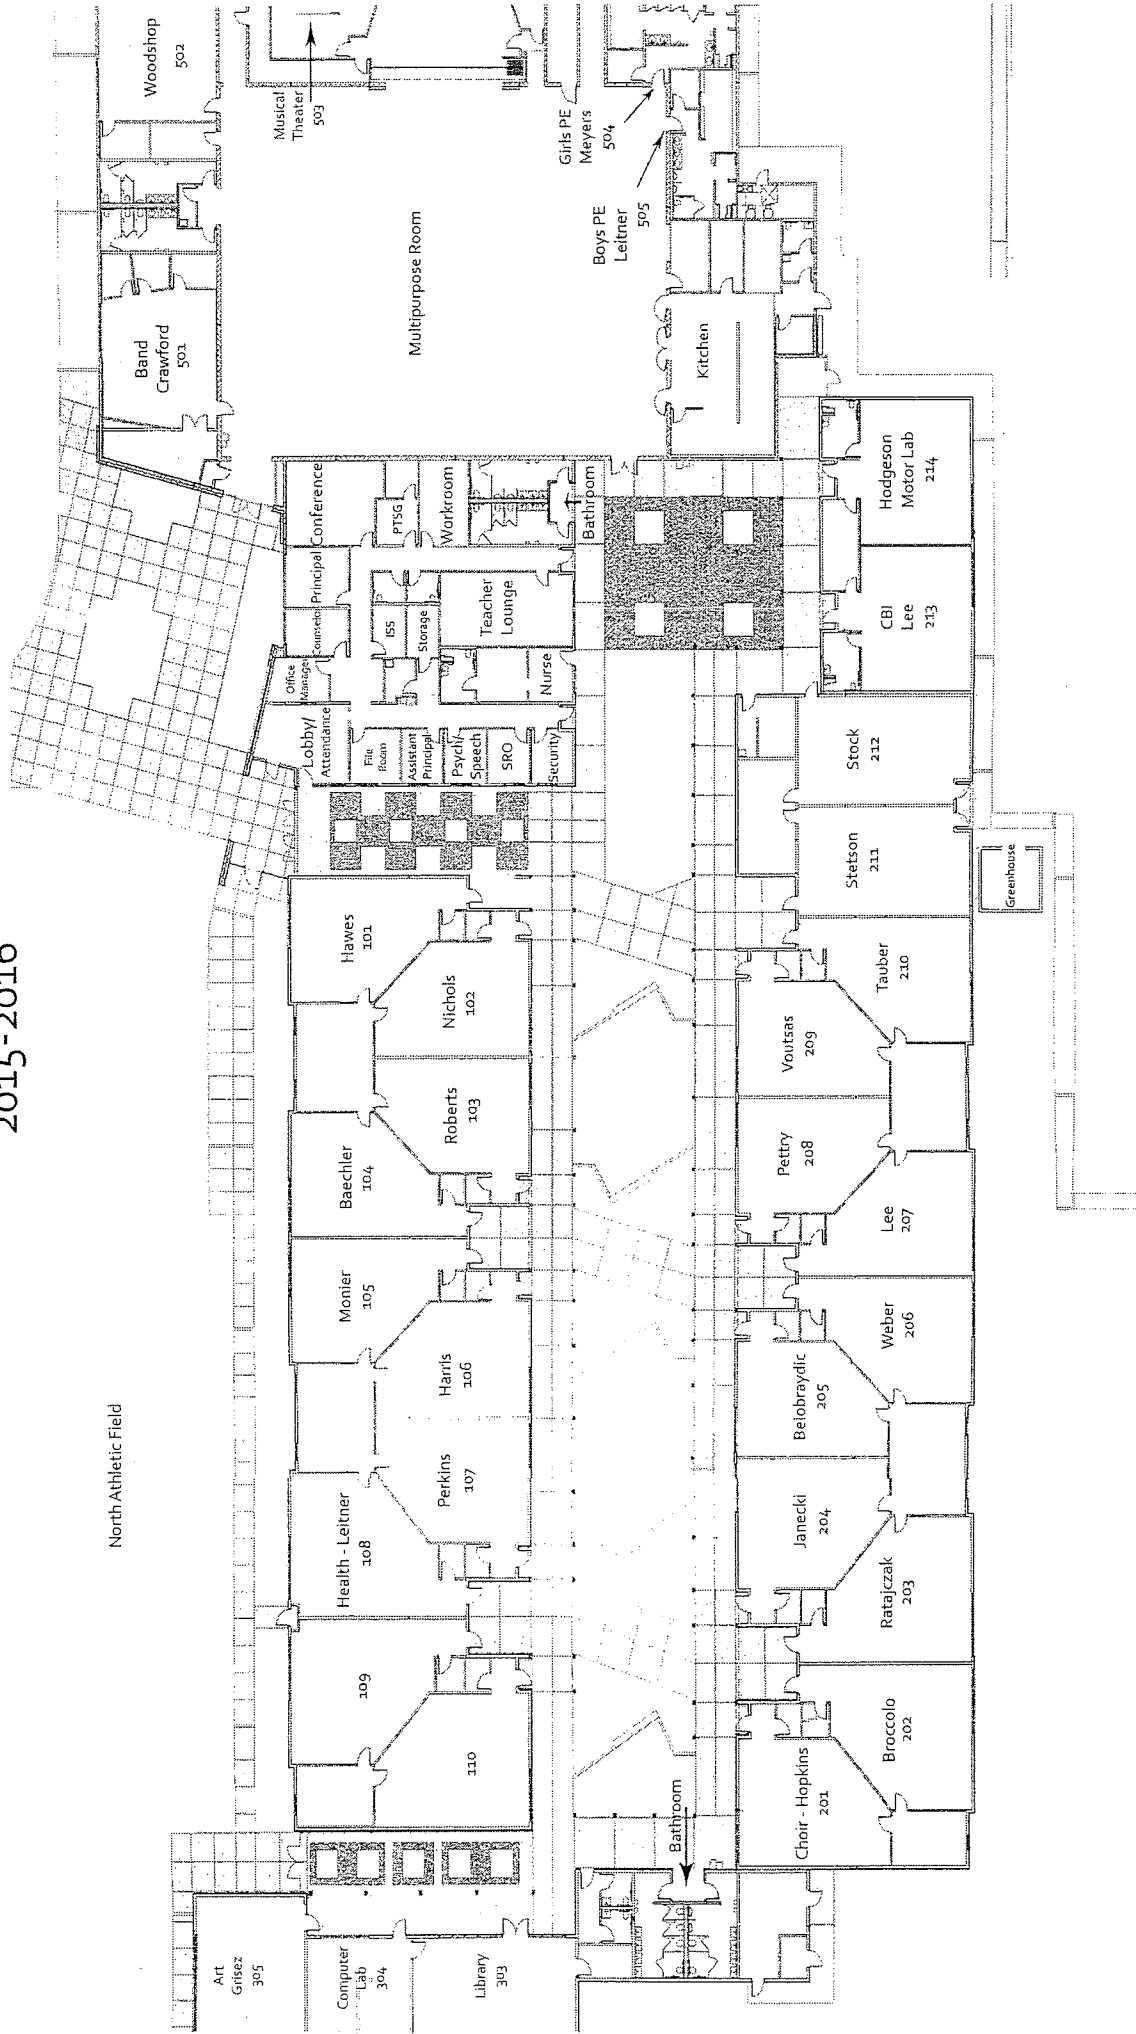

EMILY GRAY JUNIOR HIGH SCHOOL  
 11150 E. TANQUE VERDE ROAD  
 TUCSON, AZ 85749

# CAMPUS MAP

2015-2016

South Athletic Field